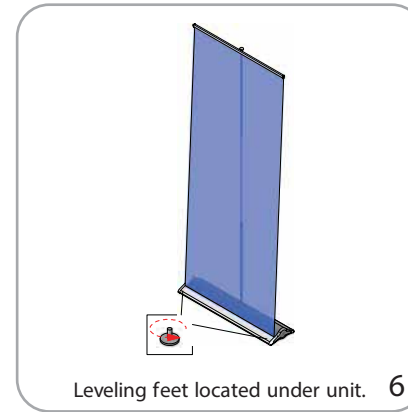

Blade Lite set-up