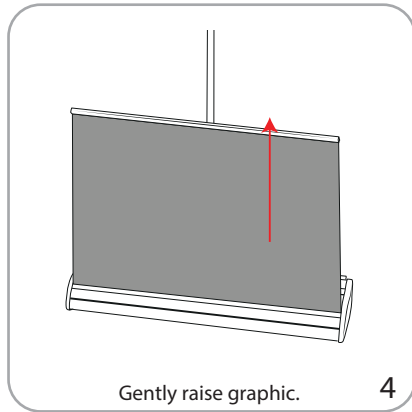

Blade Lite set-up