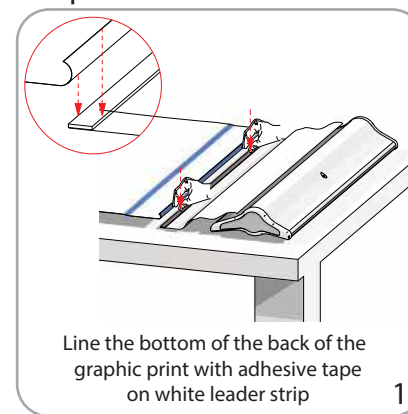

Graphic to base attachment