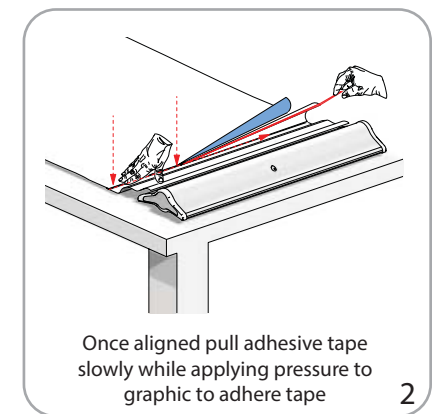

Graphic to base attachment