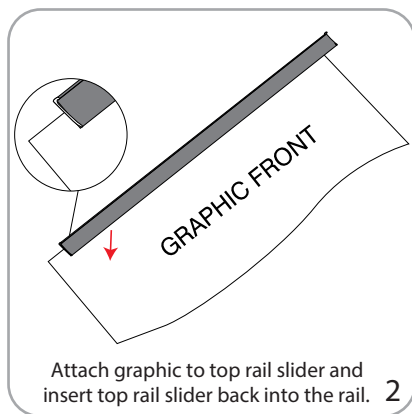

Graphic to top rail attachment