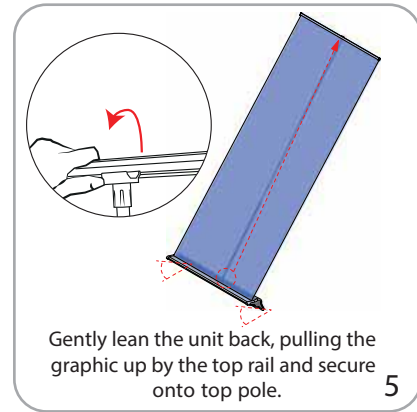

Blade Lite set-up