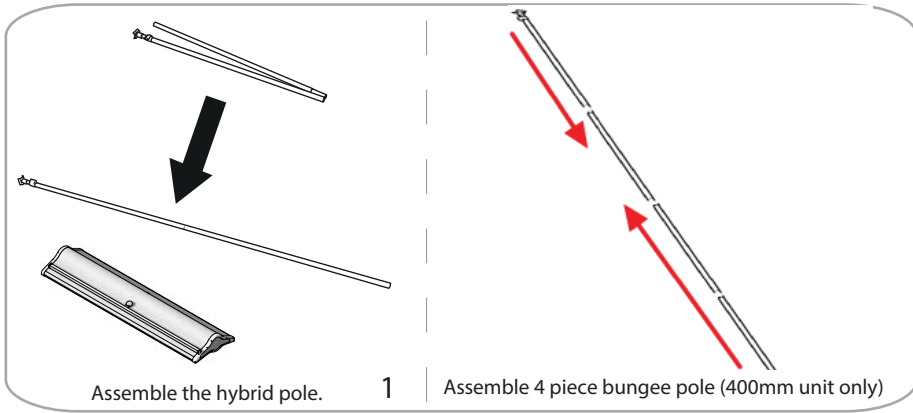

Blade Lite set-up