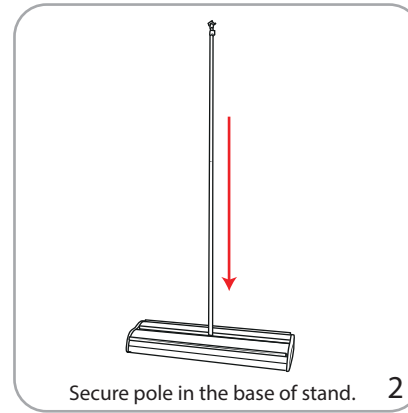

Blade Lite set-up