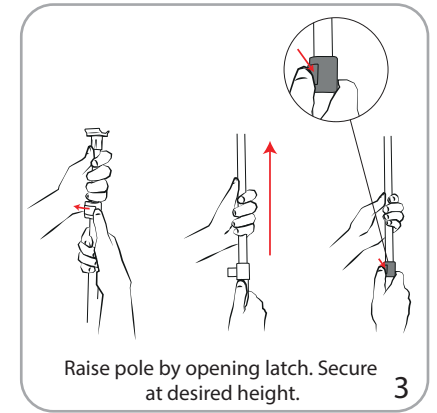

Blade Lite set-up